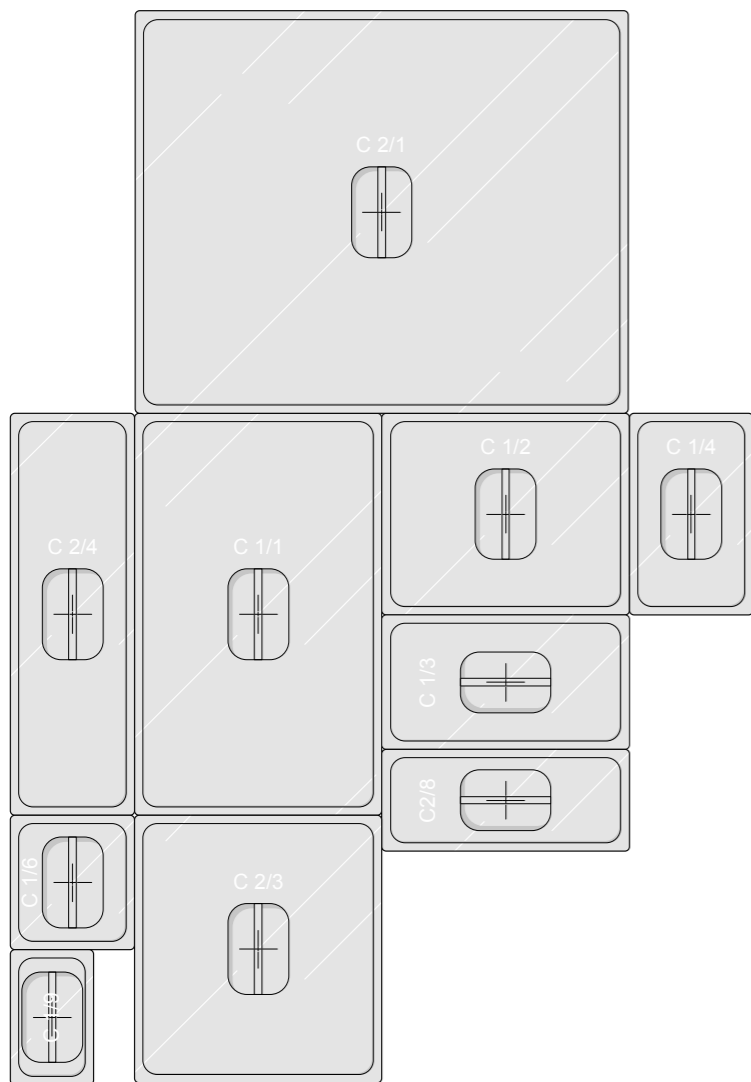

BAR ROOM SYMBOLS & LIBRARIES ©PAOLO MARCUCETTI

GASTRONORM TRAYS

**GASTRONORM
(COVERS)**

GASTRONORM TRAYS
available in heights: 2, 4, 6.5, 10, 15, 20cm

ICE CREAM TRAYS