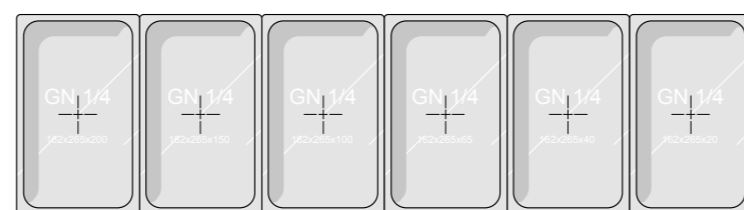

BAR ROOM SYMBOLS & LIBRARIES ©PAOLO MARCUCETTI

GASTRONORM TRAYS

**GASTRONORM
(COVERS)**

GASTRONORM TRAYS
available in heights: 2, 4, 6.5, 10, 15, 20cm

ICE CREAM TRAYS