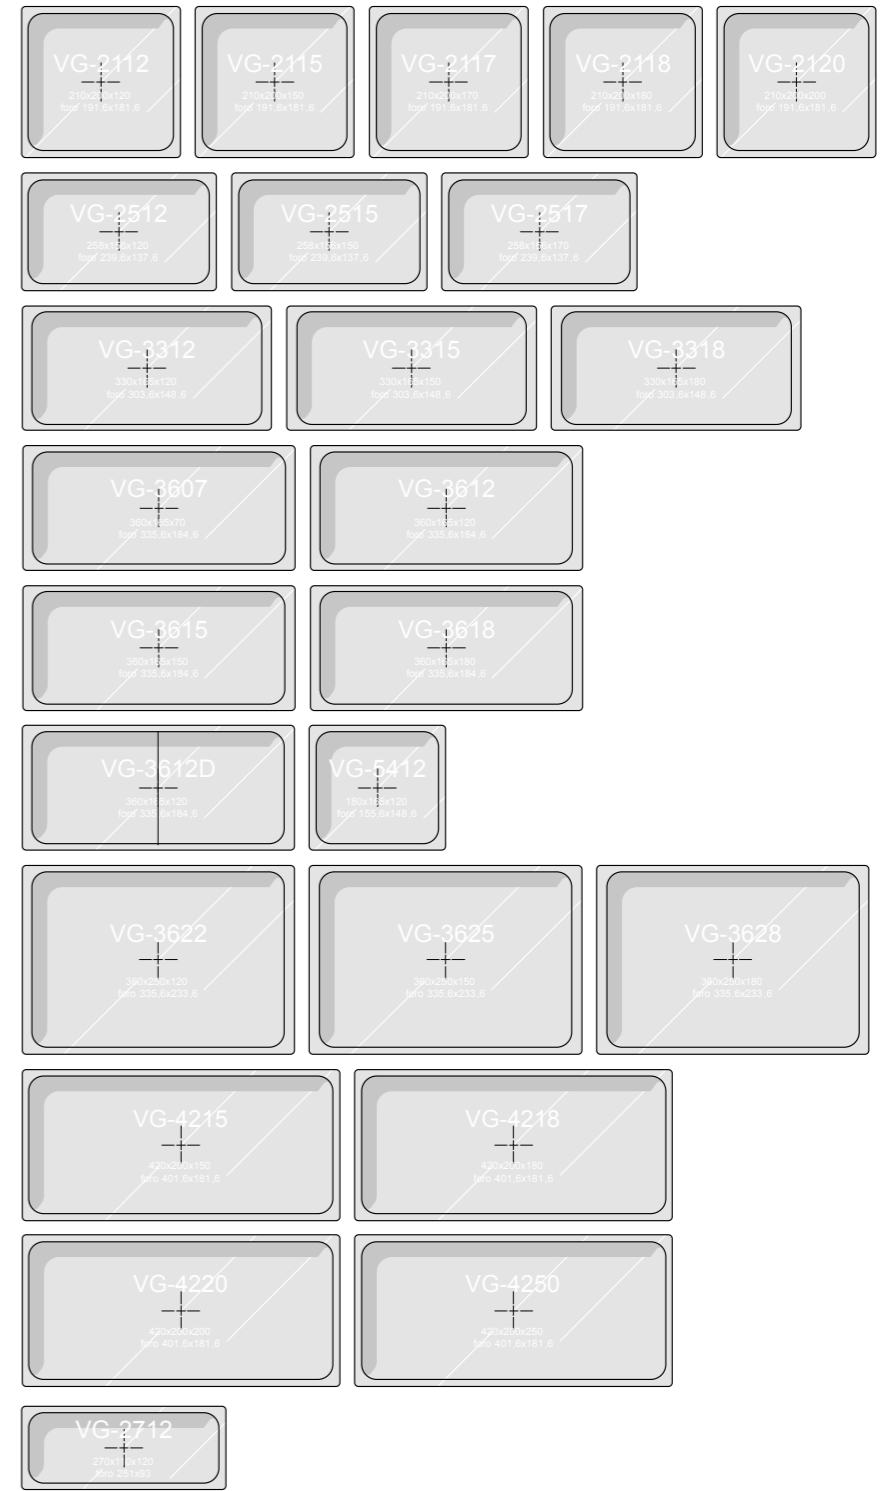

BAR ROOM SYMBOLS & LIBRARIES ©PAOLO MARCUCETTI

GASTRONORM TRAYS

**GASTRONORM
(COVERS)**

GASTRONORM TRAYS
available in heights: 2, 4, 6.5, 10, 15, 20cm

ICE CREAM TRAYS