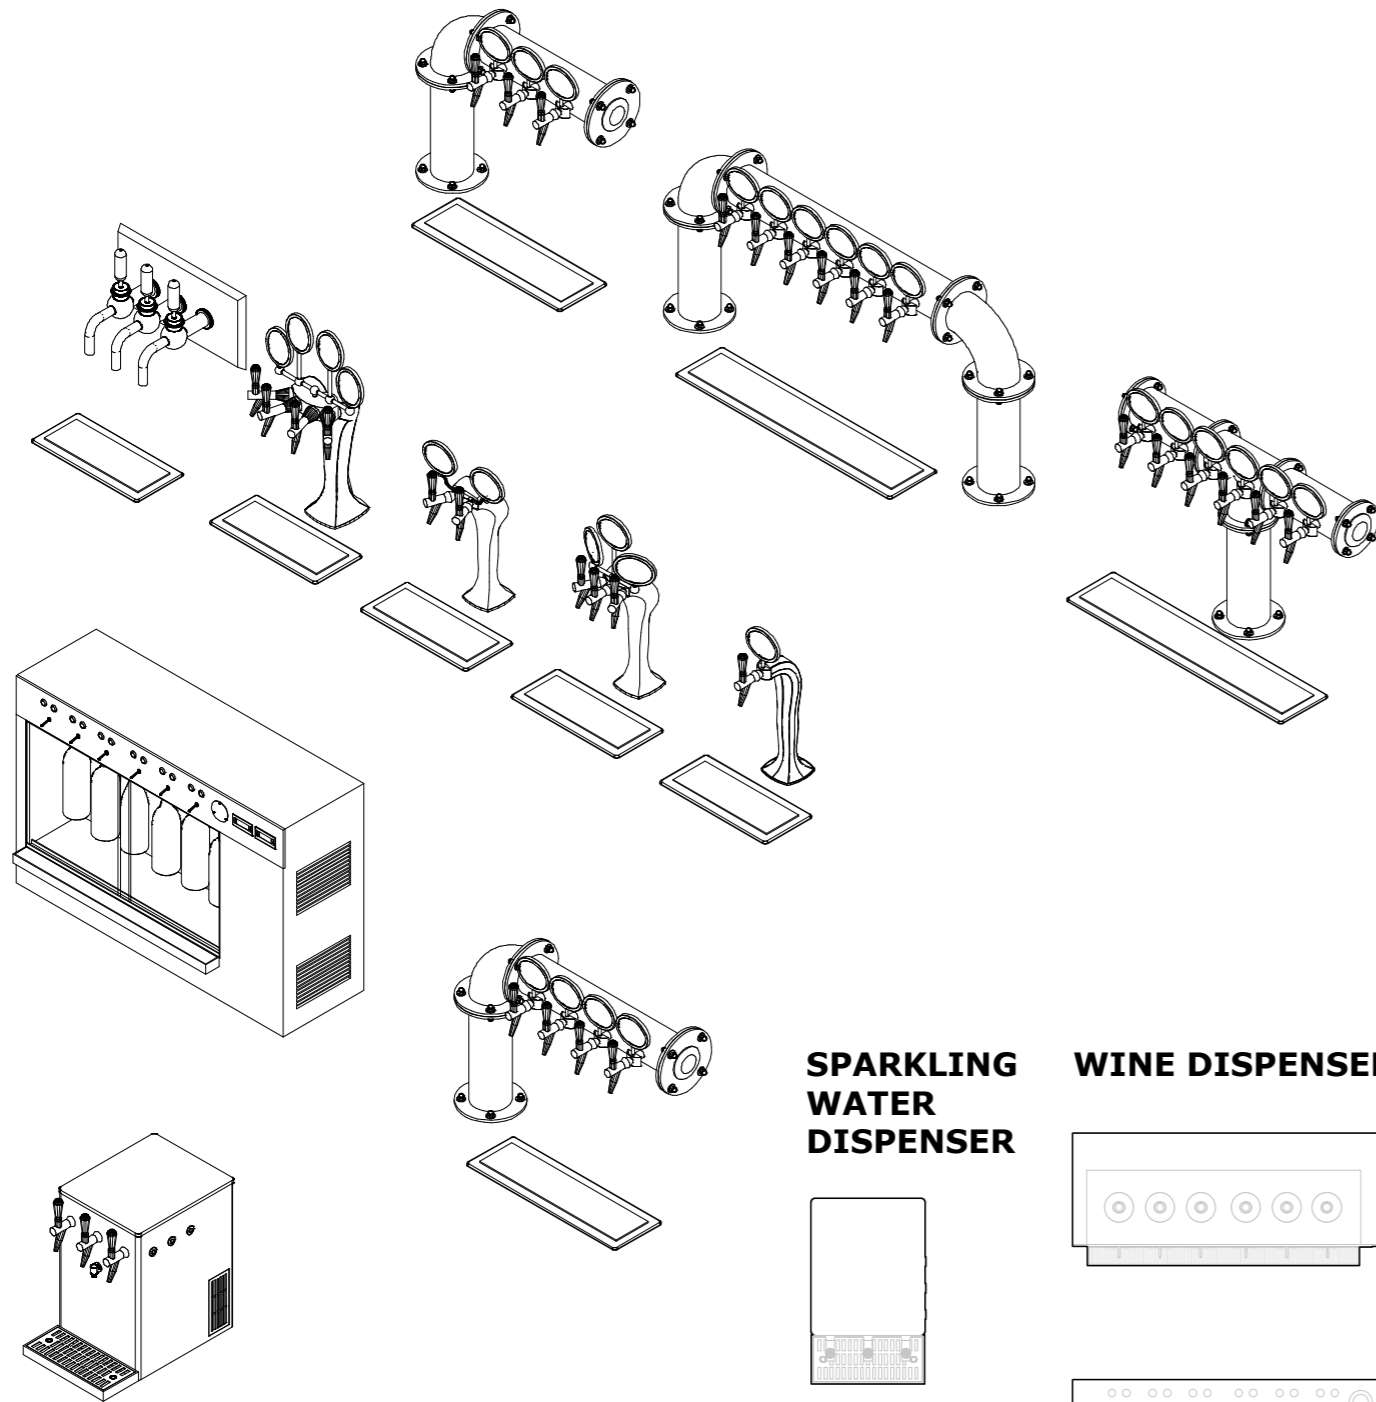

# BAR ROOM SYMBOLS & LIBRARIES ©PAOLO MARCUCETTI

## DRAFT BEER AND WINE

**SPARKLING WATER DISPENSER**

**WINE DISPENSER**

**3D / TOP**

**2D / FRONT**

## DRAFT BEER

**3D**

**2D**

## BRAUHAUS

**3D / TOP**

**2D / FRONT**